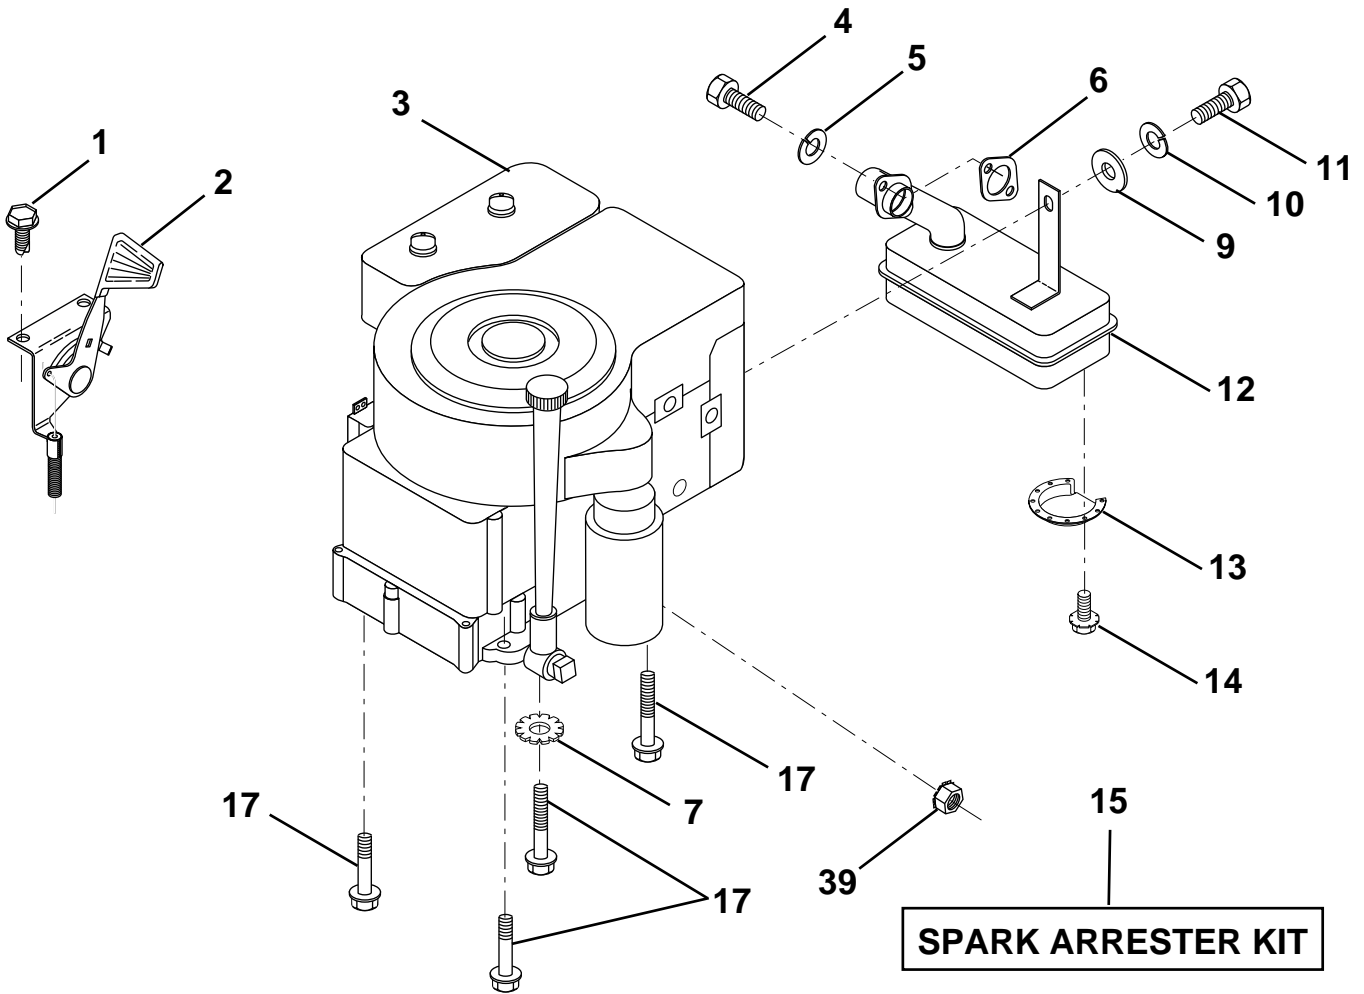

HARDWARE SHOWN LARGER FOR EASIER IDENTIFICATION

REPAIR PARTS

TRACTOR - - MODEL NUMBER LR120 (954830051A)

FRONT AXLE

KEY NO.	PART NO.	DESCRIPTION	KEY NO.	PART NO.	DESCRIPTION
1	532121232	Cap, Spindle	10	819131316	Washer 13/32 x 13/16 x 16 Ga.
2	812000029	Ring, Clip	11	532126847	Bushing
3	532121748	Washer 25/32 x 1-5/8 x 16 Ga.	12	532130465	Rod, Tie
4	532124937	Nyliner	13	532137061	Spindle, L.H. Asm.
5	532142033	Axle, Front	14	874011056	Bolt Hex 5/1-11 x 3-1/2
6	532124931	Bearing, Thrust	15	873901000	Nut, Lock Flange 5/8-11
7	532137062	Spindle, R.H. Asm.	16	532110438	Spacer Bearing Axle
8	532121749	Washer 25/32 x 1-1/4 x 16 Ga.	17	532124836	Fitting Grease
9	876020412	Pin, Cotter 1/8 x 3/4	18	819272016	Washer 27/32 x 1-1/4 x 16 Ga.

HARDWARE SHOWN LARGER FOR EASIER IDENTIFICATION

REPAIR PARTS

TRACTOR - - MODEL NUMBER LR120 (954830051A)

ENGINE

KEY NO.	PART NO.	DESCRIPTION	KEY NO.	PART NO.	DESCRIPTION
1	817060408	Screw, Hex Thd. Cut 1/4-20 x 1/2	10	810040400	Washer, Lock Hvy Hlcl Spring 1/4
2	532132752	Control, Throttle	11	-----	Bolt, Hex Fin. (Order From Eng. Mfg.)
3	532131951	Engine, Briggs and Stratton Model No. 283707	12	532137437	Muffler
4	871070512	Screw, Hex, Cap 5/16-18 x 3/4	13	532101326	Deflector, Muffler
5	810040500	Washer, Lock Heavy Helical Spring 5/16	14	817030808	Screw, Spiderloc Hex Hd #8 x 1/2 AB
6	532272293	Gasket, Exhaust	15	532137180	Arrester, Spark (Optional equipment)
7	811050600	Washer, Lock Ext. Tooth 3/8	17	817490624	Screw, Hex Washer Head, Thdrol. 3/8-16 x 1-1/2
9	819101216	Washer 5/16 x 3/4 x 16	39	532128861	Nut, Flange 1/4-20

KEY NO.	PART NO.	DESCRIPTION
12	873800600	Nut, Crownlock 3/8-16 UNC
13	874780814	Bolt Hex 1/2-13 x 7/8
14	810040800	Washer Lock Hvy. Hinged Spring 1/2
15	819171912	Washer, 17/32 x 1-3/16 x 12 Ga.
16	532127018	Bolt, Shoulder
17	532121246	Bracket, Switch, Mounting
18	532123976	Nut, Hex Large Flange Lock
19	532121248	Bushing, Snap
20	532121250	Spring, Compression
21	532134300	Spacer, Split 28 Id. x .88 Lg.