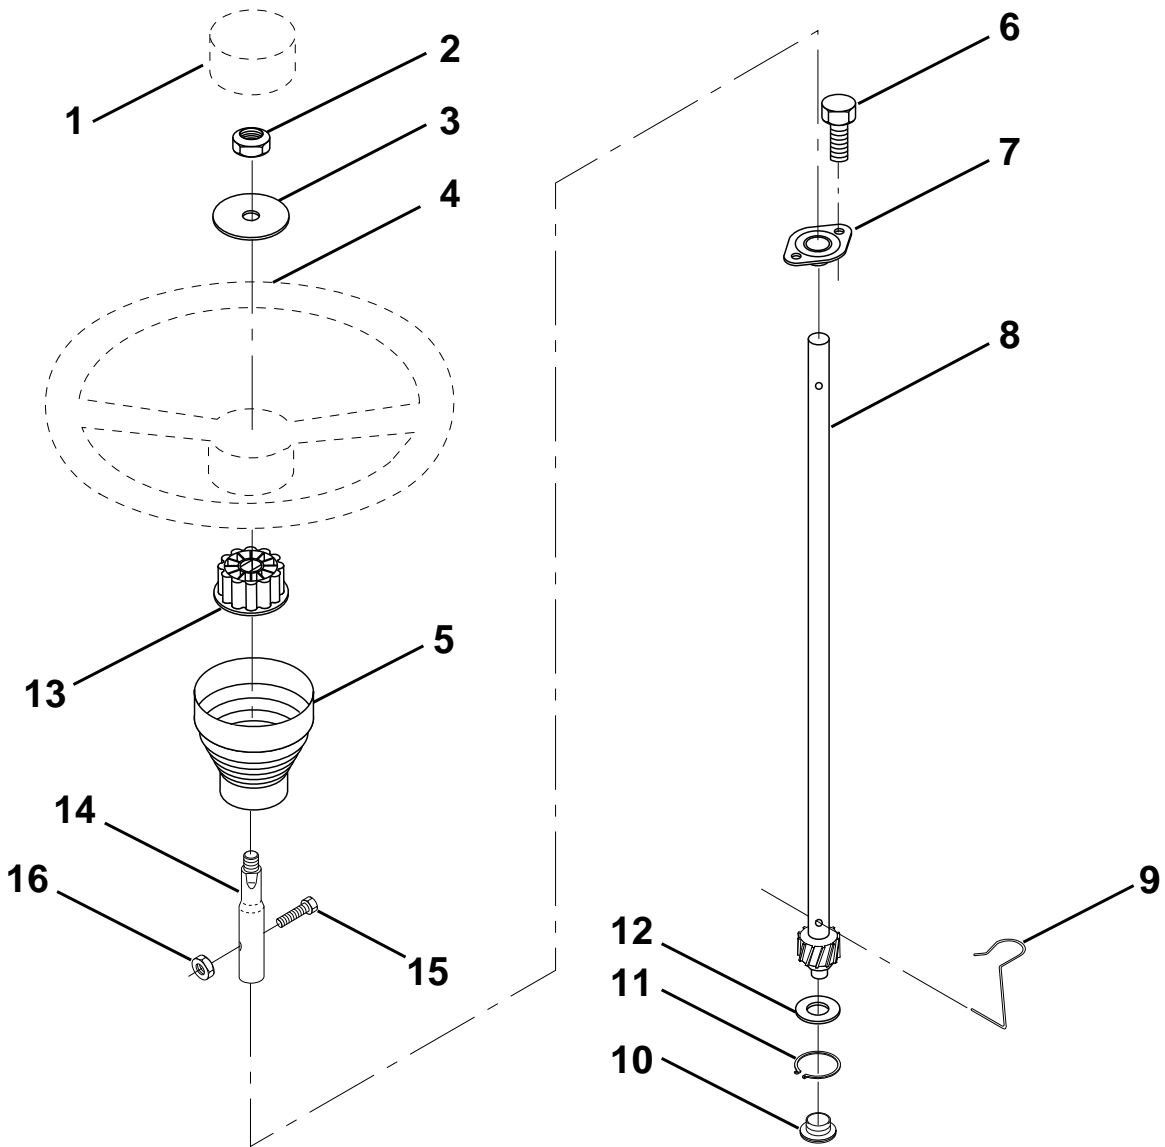

HARDWARE SHOWN LARGER FOR EASIER IDENTIFICATION

REPAIR PARTS

TRACTOR - - MODEL NUMBER LR120 (954830051A)

FENDER/CHASSIS

KEY NO.	PART NO.	DESCRIPTION	KEY NO.	PART NO.	DESCRIPTION
1	532144940	Case, Battery	11	532124346	Nut, Self-Threading, Wsher Hd 3/16
2	819132012	Washer 13/32 x 1-1/4 x 12 Ga.	12	532145190	Assembly, Frame
3	817490612	Screw, Hex Wsh. Thrdrol 3/8-16 x 3/4	13	532109238	Tube, Battery Drain
4	532124181	Spring, Compression, Seat	15	873640400	Nut, Keps 1/4-20 UNC
5	532125142	Plate, Asm. Battery	16	532141736	Switch Actuator
6	532109596	Clamp, Hose	17	532140782	Drawbar
7	532124144	Pad, Footrest	18	532126470	Clip, Insulated
8	817490512	Screw Thdrol 5/16-18 x 3/4	19	532141393	Fender/Footrest
9	532126995	Console, Shift Control	20	819091413	Washer 9/32 x 7/8 x 13 Ga.
10	532139783	Bar, Shift Lock	25	817190516	Scr-Hx Wsh Thd Rol 5/16-18 x 1

HARDWARE SHOWN LARGER FOR EASIER IDENTIFICATION

REPAIR PARTS

TRACTOR - - MODEL NUMBER LR120 (954830051A)

STEERING WHEEL

KEY NO.	PART NO.	DESCRIPTION
1	532124416	Insert, Wheel, Steering
2	532124701	Nut, Lock 3/8-24 UNF
3	819133808	Washer 12/32 x 2-3/8 x 8 Ga.
4	532124415	Wheel, Steering
5	532127396	Sleeve, Steering
6	817431008	Screw, Hex #10-16 x 1/2 TY-B
7	532102803	Bushing, Steering
8	532147391	Shaft, Steering