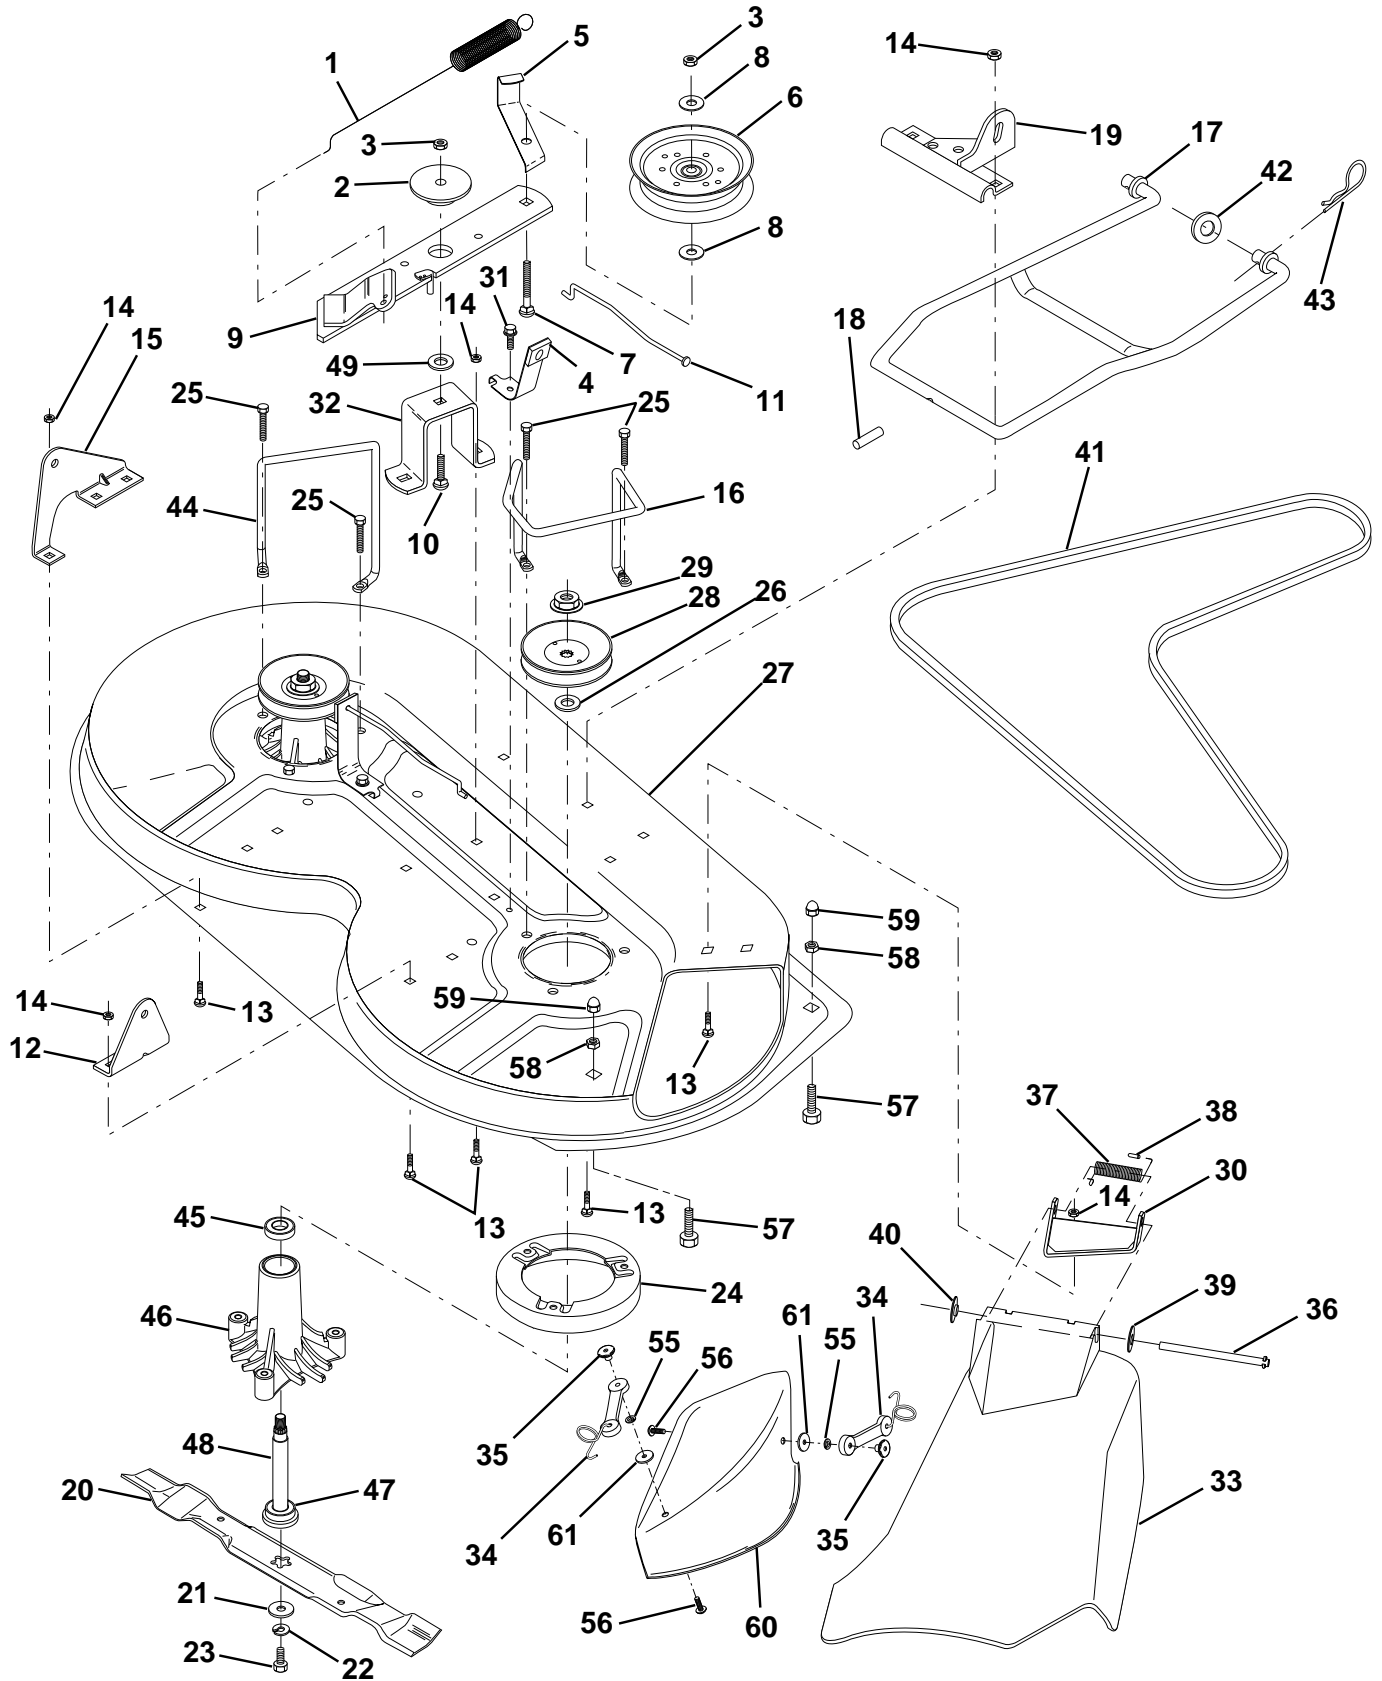

REPAIR PARTS

TRACTOR - - MODEL NUMBER LR120 (954830051A)

MOWER DECK

REPAIR PARTS

TRACTOR - - MODEL NUMBER LR120 (954830051A)

MOWER DECK

KEY NO.	PART NO.	DESCRIPTION	KEY NO.	PART NO.	DESCRIPTION
1	532140064	Spring, Mower Clutch	31	817490508	Screw, Hex Wsh. Thdrol. 5/16-18 x 1/2
2	532122052	Spacer, Retainer	32	532122051	Arm, Support Idler Mower
3	873680600	Nut, Crownlock 3/8-16	33	532131560	Deflector
4	532130840	Brake Asm.	34	532130758	Latch Hook
5	532131251	Guide, Belt Idler	35	532125004	Nut, Weld
6	532121316	Pulley, Flat Idler	36	532121980	Rod, Hinge
7	872110616	Bolt, Carr. 3/8-16 x 1-3/4 Gr. 5	37	532123713	Spring, Torsion Deflector
8	819131410	Washer 13/21 x 7/8 x 10 Ga.	38	532105304	Cap, Sleeve
9	532127744	Arm Asm., Idler Mower	39	819111016	Washer 11/32 x 5/8 x 16 Ga.
10	872140610	Bolt, Carriage 3/8-16 x 1-1/4	40	532110452	Pushnut
11	532130841	Rod, Brake	41	532131264	V-Belt
12	532127356	Bracket, Lift R. H. Rear	42	819171616	Washer 11/32 x 5/8 16 Ga.
13	872140506	Bolt, Carriage 5/16-18 x 3/4	43	532124660	Retainer, Spring
14	873680500	Nut, Crownlock 5/16-18	44	532140608	Keeper, L. H.
15	532127357	Bracket, Lift L. H. Rear	45	532110485	Bearing
16	532140093	Keeper, R. H.	46	532128774	Housing Mandrel Vented
17	532128508	Link, Asm. Mower Stabilizer	47	532129895	Bearing
18	532128511	Pin, Drive	48	532137645	Shaft, Mandrel (Includes Key # 47)
19	532127380	Bracket, Asm. Front	49	532133943	Washer, Hardened
20	532140101	Blade Mulching	55	810071000	Washer, Lock#10
21	532140296	Washer, Hard	56	871161010	Screw
22	810030600	Washer, Lock 3/8	57	874930516	Bolt, Hex 5/16-18 x 1
23	532850857	Bolt 3/8-24 x 1-1/4 Gr. 8	58	532063124	Locknut 5/16-18
24	532140329	Stripper	59	532133841	Acorn Nut 5/16-18
25	532138776	Screw Thdrol Hex Hd	60	532140102	Mulcher Plate
26	532129963	Washer .150 Thk.	61	819061216	Washer #10
27	532129983	Deck Assembly	--	532130794	Mandrel Asm. (Includes Key No.'s 22-23, 26, 29 and 45-48)
28	532129207	Pulley, Mandrel	--	532140979	Deck, Mower Complete (Std. Deck - Order separately mulcher plate components key nos. 50-58)
29	532137266	Nut, Flangelock 9/16			
30	532136631	Bracket, Asm. Deflector			

HARDWARE SHOWN LARGER FOR EASIER IDENTIFICATION