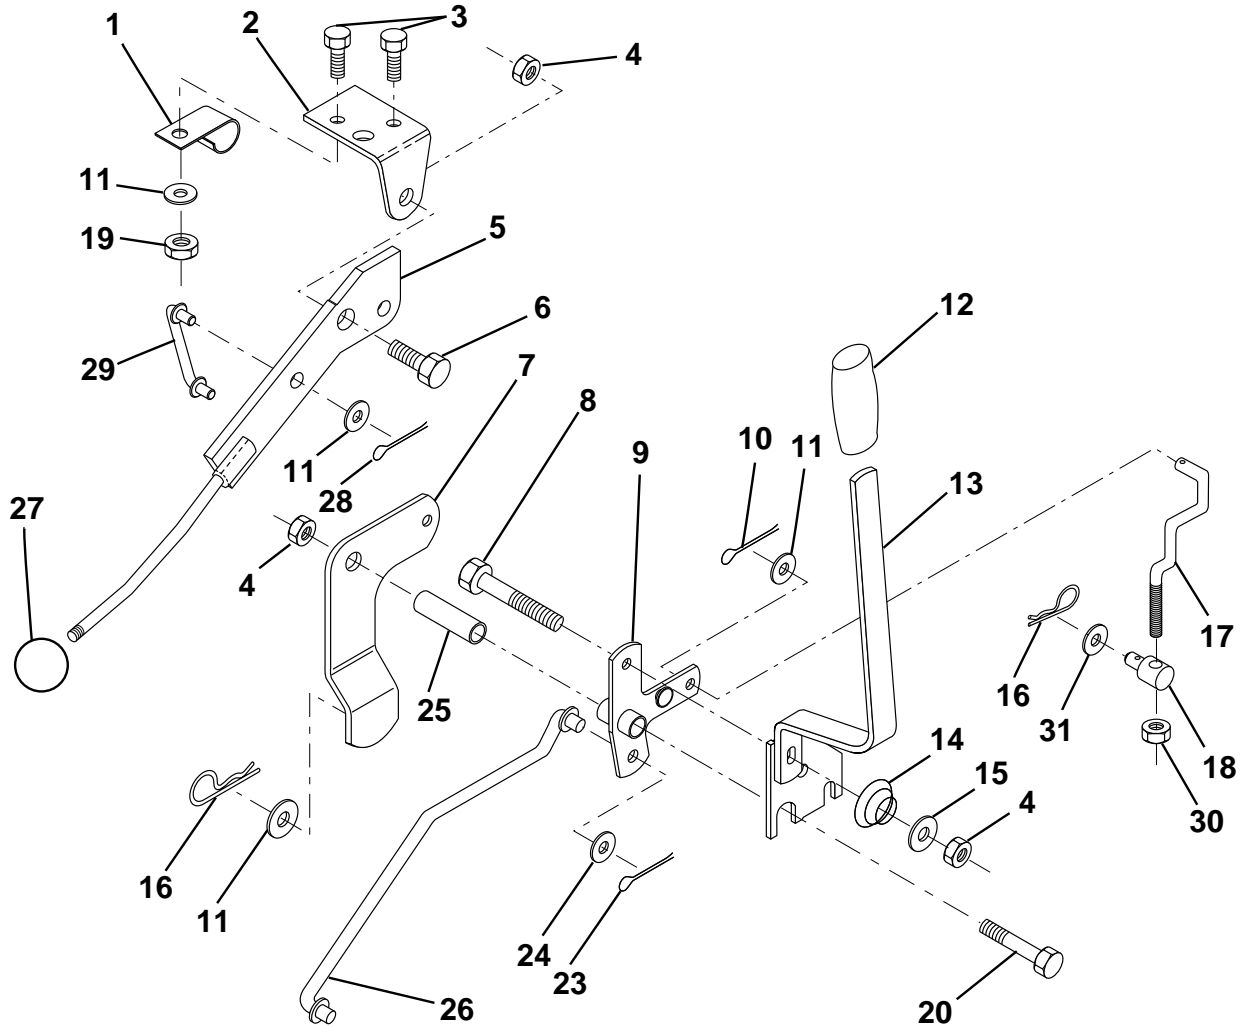

REPAIR PARTS

TRACTOR - - MODEL NUMBER LR120 (954830051A)

MOWER LIFT LEVER

KEY NO.	PART NO.	DESCRIPTION	KEY NO.	PART NO.	DESCRIPTION
1	532126470	Clip, Insulated	15	819131212	Washer 13/32 x 3/4 x 12 Ga.
2	532122018	Bracket, Mower Clutch	16	532124961	Retainer, Spring
3	871110408	Bolt, Fin. Hex 1/4-20 UNC x 1/2	17	532127359	Link, Front Lift
4	873680600	Nut, Crownlock 3/8-16 UNC	18	532142028	Trunnion, Adj. 94
5	532145187	Assembly, Clutch Lever	19	873680400	Nut, Crownlock 1/4-20
6	532106451	Bolt, Shoulder	20	874760644	Bolt, Fin. Hex 3/8-16 UNC x 2-3/4
7	532135371	Assembly, Mower Clutch Arm	23	876020416	Pin, Cotter 1/8 x 1
8	874760636	Bolt, Hex 3/8-16 UNC x 2-1/4	24	819171612	Washer 17/32 x 1 x 16 Ga.
9	532121930	Bellcrank, Asm. Lift	25	532121933	Tube, Spacer
10	876020412	Pin, Cotter 1/8 x 3/4	26	532141470	Rod, Mower Lift
11	819131316	Washer 13/32 x 13/16 x 16 Ga.	27	532106932	Knob
12	532122027	Grip, Handle	28	876020312	Pin, Cotter 3/32 x 3/4
13	532139352	Assembly, Lift Handle	29	532131655	Link, Mower Clutch
14	532123496	Spring, Compression	30	873350600	Nut Hex Jam 3/8-16 Unc
			31	819132012	Washer 13/32 x 1-1/4 x 12

HARDWARE SHOWN LARGER FOR EASIER IDENTIFICATION