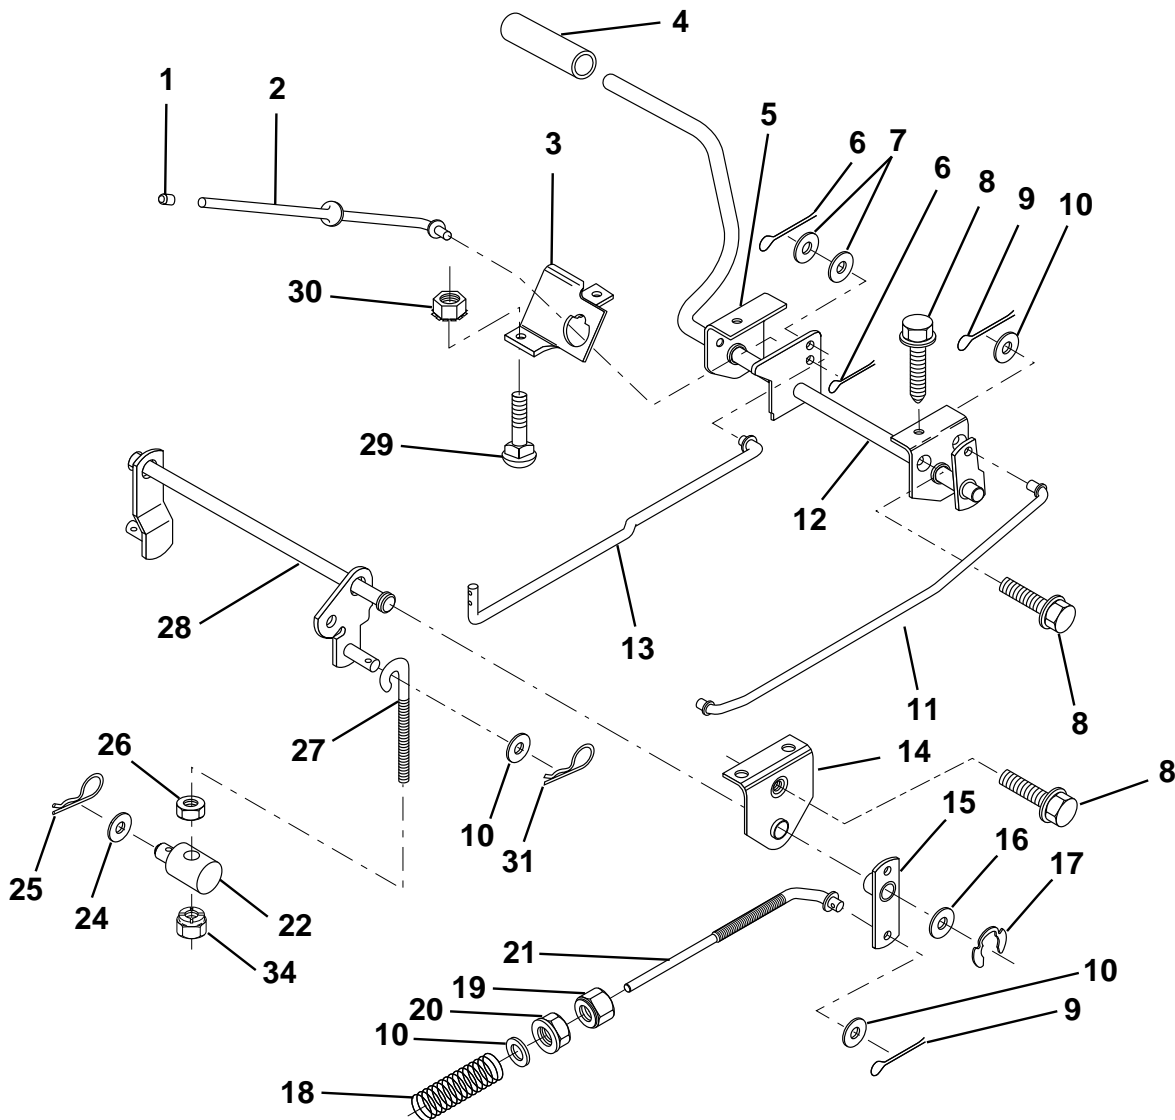

REPAIR PARTS

TRACTOR - - MODEL NUMBER LR120 (954830051A)

BRAKE / REAR MOWER LIFT ASSEMBLY

KEY NO.	PART NO.	DESCRIPTION	KEY NO.	PART NO.	DESCRIPTION
1	532071673	Cap, Plunger	16	819251816	Washer 25/32 x 1-1/8 x 16 Ga.
2	532123436	Rod, Parking Brake	17	812000034	Ring, Klip
3	532123437	Bracket, Parking Brake	18	532106888	Spring, Brake Rod
4	532008156	Cover, Pedal	19	873350600	Nut, Hex, Jam 3/8-16 UNC
5	532122504	Bracket, Clutch/Brake Pedal, L.H.	20	873800600	Nut, Lock, Hex W/Ins 3/8-16 UNC
6	876020312	Pin, Cotter 3/32 x 3/4	21	532131460	Rod, Rear Brake
7	819131016	Washer 13/32 x 5/8 x 16 Ga.	22	532144585	Trunnion, Lift
8	817490508	Screw, Hex, Thd. Roll. 5/16-18 x 1/2	24	819132012	Washer 13/32 x 1-1/4 x 12 Ga.
9	876020412	Pin, Cotter 1/8 x 3/4	25	532124961	Spring, Retainer
10	819131316	Washer 13/32 x 13/16 x 16 Ga.	26	873930600	Nut, Centerlock 3/8-16 UNC
11	532123543	Rod, Brake Front	27	532127369	Link, Threaded
12	532139933	Assembly, Clutch/Brake Pedal	28	532140776	Assembly, Rear Mower Lift
13	532123394	Rod, Clutch	29	872110506	Bolt, Carriage 5/16-18 UNC x 3/4
14	532121978	Bracket, Lift, Shaft	30	873510500	Nut, Keps 5/16-16 UNC
15	532133332	Assembly, Brake, Pivot, Arm	31	532124660	Retainer, Spring
			34	873680600	Nut, Crownlock 3/8-16 UNC

HARDWARE SHOWN LARGER FOR EASIER IDENTIFICATION