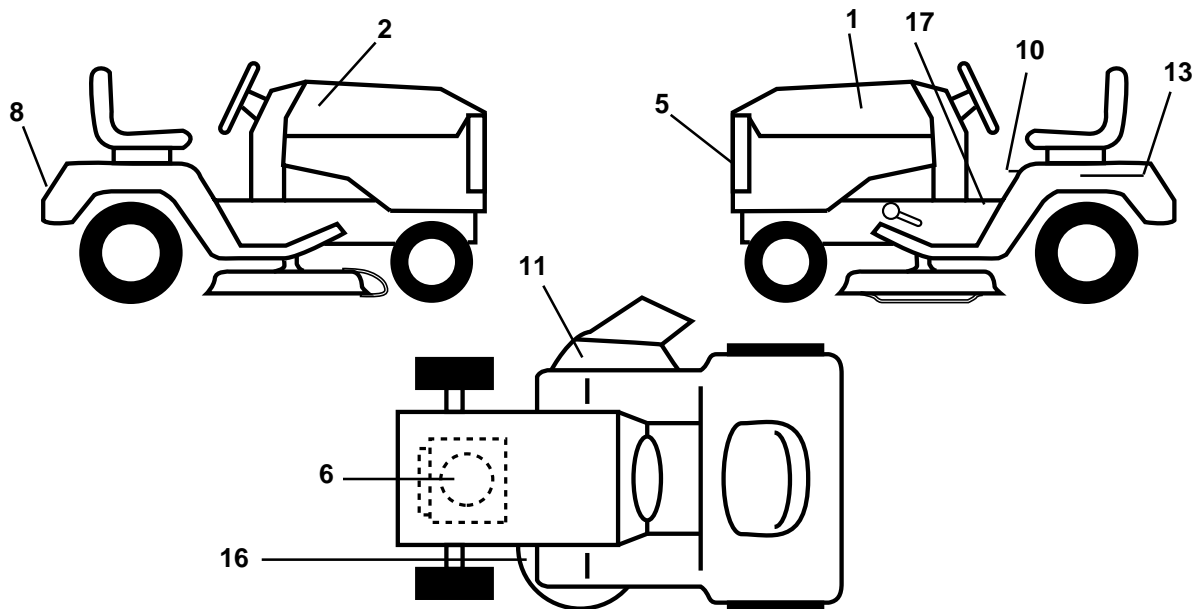

HARDWARE SHOWN LARGER FOR EASIER IDENTIFICATION

REPAIR PARTS

TRACTOR - - MODEL NUMBER LR120 (954830051A)

DANA TRANSAXLE - - MODEL NO. 4360-78

REPAIR PARTS

TRACTOR - - MODEL NUMBER LR120 (954830051A)

DECALS

KEY NO.	PART NO.	DESCRIPTION
1	532150621	Decal, Hood, L. H., Husqv.
2	532150620	Decal, Hood, R. H., Husqv.
5	532150616	Decal, Logo, Grill
6	532271967	Decal, Engine
8	532150617	Decal, Logo, Fender
10	532133795	Decal Caution Fender
11	532137259	Decal, Warning, Cut Finger, (Multi-Lang)