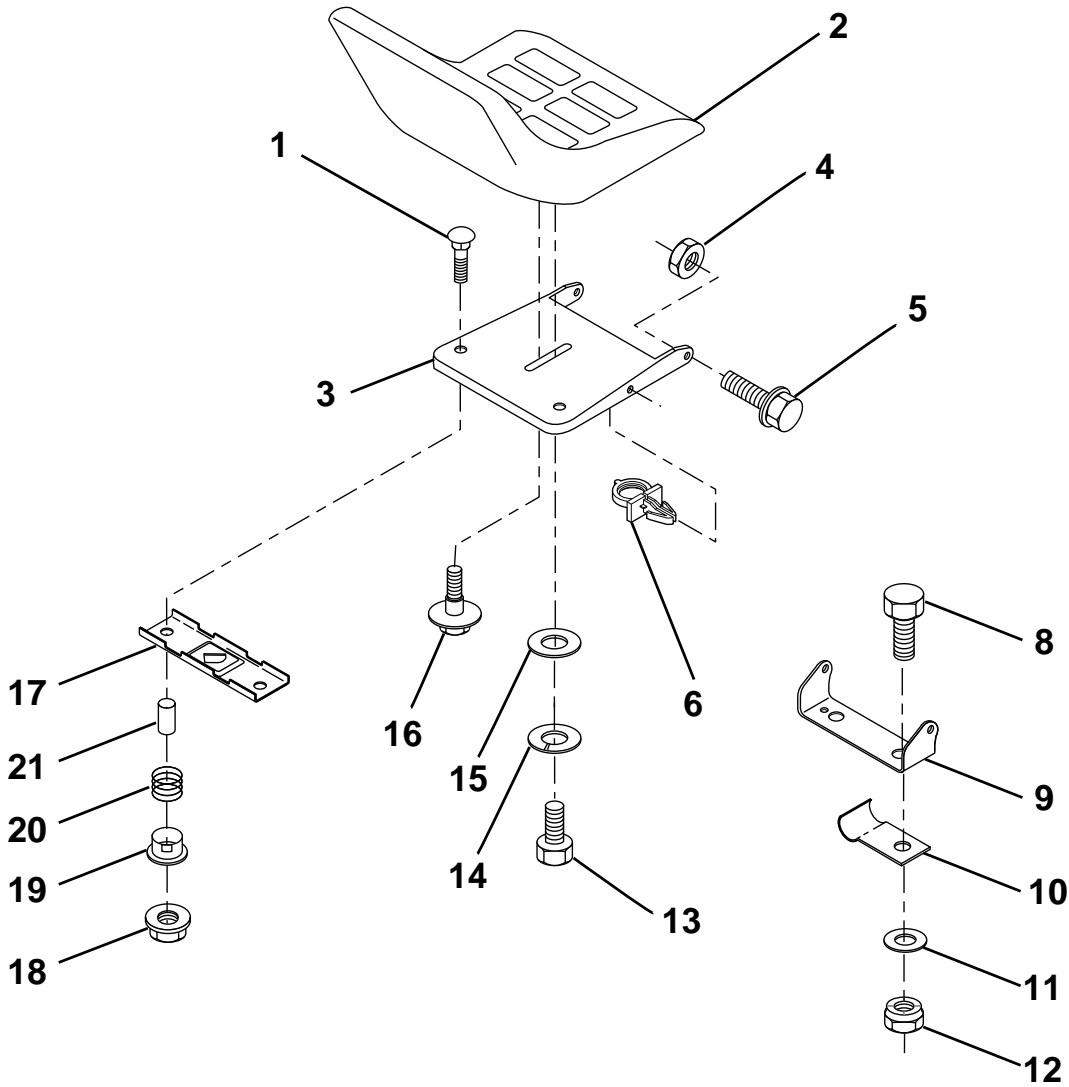

HARDWARE SHOWN LARGER FOR EASIER IDENTIFICATION

REPAIR PARTS

TRACTOR - - MODEL NUMBER LR120 (954830051A)

ENGINE

KEY NO.	PART NO.	DESCRIPTION	KEY NO.	PART NO.	DESCRIPTION
1	817060408	Screw, Hex Thd. Cut 1/4-20 x 1/2	10	810040400	Washer, Lock Hvy Hlcl Spring 1/4
2	532132752	Control, Throttle	11	-----	Bolt, Hex Fin. (Order From Eng. Mfg.)
3	532131951	Engine, Briggs and Stratton Model No. 283707	12	532137437	Muffler
4	871070512	Screw, Hex, Cap 5/16-18 x 3/4	13	532101326	Deflector, Muffler
5	810040500	Washer, Lock Heavy Helical Spring 5/16	14	817030808	Screw, Spiderloc Hex Hd #8 x 1/2 AB
6	532272293	Gasket, Exhaust	15	532137180	Arrester, Spark (Optional equipment)
7	811050600	Washer, Lock Ext. Tooth 3/8	17	817490624	Screw, Hex Washer Head, Thdrol. 3/8-16 x 1-1/2
9	819101216	Washer 5/16 x 3/4 x 16	39	532128861	Nut, Flange 1/4-20

HARDWARE SHOWN LARGER FOR EASIER IDENTIFICATION

REPAIR PARTS

TRACTOR - - MODEL NUMBER LR120 (954830051A)

SEAT

KEY NO.	PART NO.	DESCRIPTION
1	872050411	Bolt, Carriage 1/4-20 x 1-3/8
2	532130875	Seat
3	532140552	Pan, Seat
4	873800500	Nut, Crownlock 5/16-18
5	532139888	Bolt, Shoulder 5/16-18 UNC
6	532145006	Clip, Push-In Hinged
8	874760616	Bolt, Fin Hex 3/8-16 UNC x 3/4
9	532140551	Bracket, Pivot Seat
10	532126471	Clip, Insulated
11	819133210	Washer 12/32 x 2 x 10 Ga.

KEY NO.	PART NO.	DESCRIPTION
12	873800600	Nut, Crownlock 3/8-16 UNC
13	874780814	Bolt Hex 1/2-13 x 7/8
14	810040800	Washer Lock Hvy. Hinged Spring 1/2
15	819171912	Washer, 17/32 x 1-3/16 x 12 Ga.
16	532127018	Bolt, Shoulder
17	532121246	Bracket, Switch, Mounting
18	532123976	Nut, Hex Large Flange Lock
19	532121248	Bushing, Snap
20	532121250	Spring, Compression
21	532134300	Spacer, Split 28 Id. x .88 Lg.