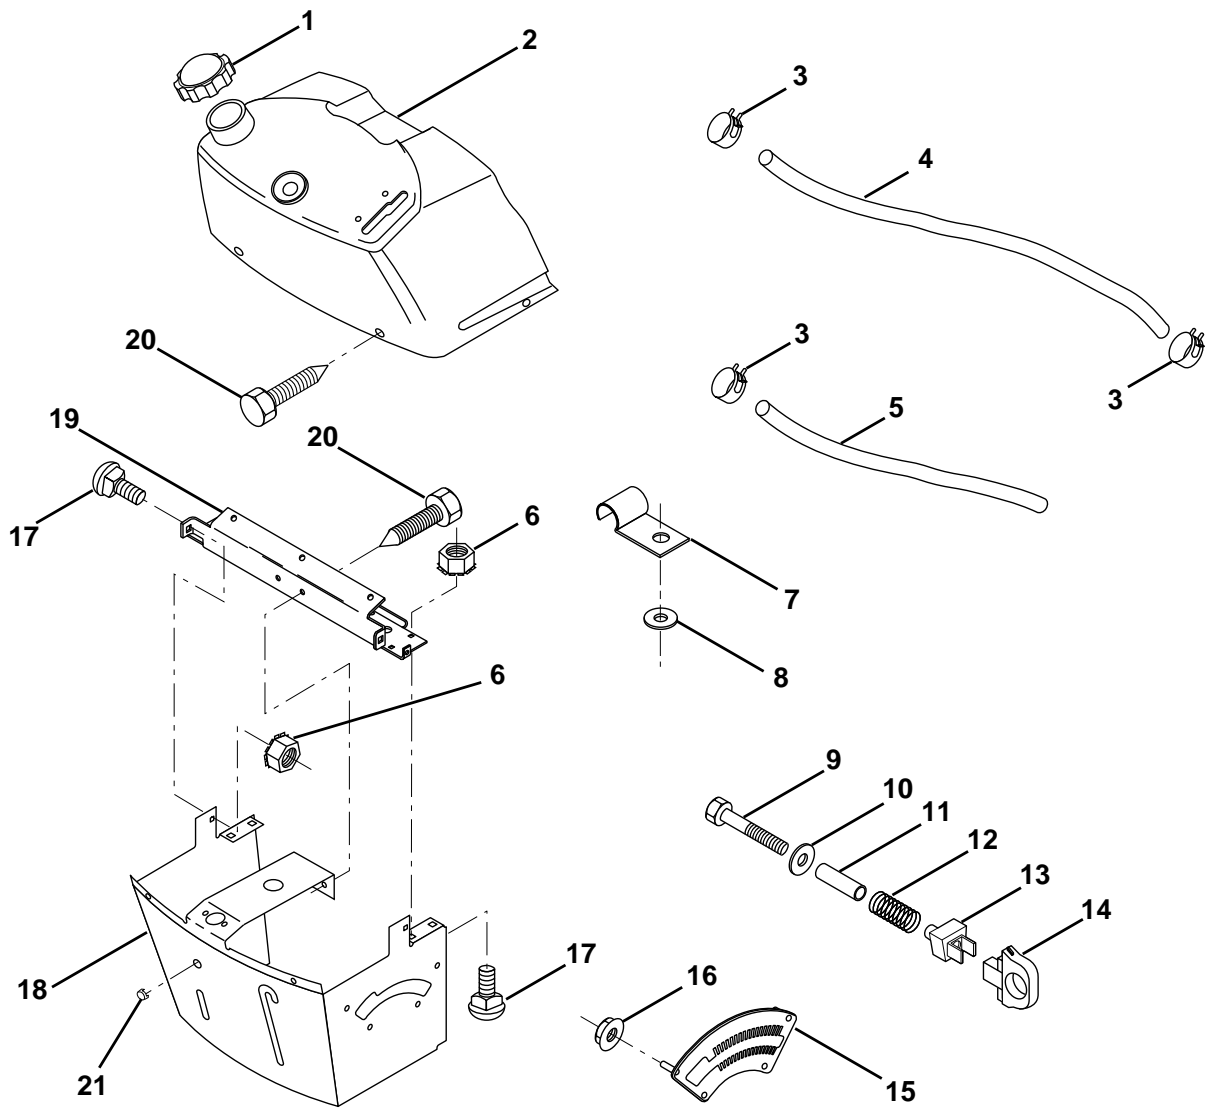

TRACTOR - - MODEL NUMBER LR120 (954830051A)

ELECTRICAL

KEY NO.	PART NO.	DESCRIPTION
1	873640400	Nut, Hex Keps 1/4-20
2	532108423	Assembly, Cable
3	532144924	Battery
4	532069180	Nut, Lock #10-24 UNC
5	532108236	Bracket, Switch
6	532109553	Switch, Interlock (4-terminal)
7	532146374	Keeper, Actuator
8	817021008	Screw, Hex Hd. Tap #10-24 x 1/2
9	532140401	Key, Steel Delta
10	532141226	Cover, Key Ignition
11	532140400	Nut, Ignition
12	532144921	Switch, Ignition
15	532121305	Switch, Plunger
17	532108824	Fuse
18	532128353	Assembly, Cable
19	532146063	Harness, Ignition
20	873350400	Nut, Hex Jam 1/4-20
21	810090400	Washer, Lock 1/4
22	871110408	Bolt, Fin. Hex 1/4-20 UNC x 1/2 Gr. 5
24	532131563	Cover, Terminal
25	532145673	Solenoid
26	874760412	Bolt, Hex Hd. 1/4-20 UNC x 3/4
27	819091016	Washer 9/32 x 5/8 x 16
28	810040400	Washer, Lock 1/4
30	873220400	Nut, Fin. Hex 1/4-20 UNC
36	811150400	Washer Lock Inter. Tooth 1/4
39	532141735	Bracket Switch Clutch
55	817490508	Screw Thdrol 5/16-18 x 1/2
70	532140413	Harness Engine

HARDWARE SHOWN LARGER FOR EASIER IDENTIFICATION

REPAIR PARTS

TRACTOR - - MODEL NUMBER LR120 (954830051A)

DASH

KEY NO.	PART NO.	DESCRIPTION	KEY NO.	PART NO.	DESCRIPTION
1	532142187	Cap, Fuel	12	532003720	Spring
2	532138394	Assembly, Dash & Fuel Tank	13	532126450	Clip, Height Adjustment
3	532123487	Clamp, Hose	14	532126115	Knob, Height Stop
4	532008544	Line, Fuel	15	532122023	Adjustment, Quadrant Height
5	532008548	Line, Fuel	16	532124346	Nut, Self-Threading 3/16-18
6	873640400	Nut, Hex, Keps 1/4-20	17	872110404	Bolt, Carriage 1/4-20 x 1/2 Gr. 5
7	532124996	Clip, Fuel Line	18	532130745	Support Assembly, Dash
8	819091216	Washer 9/32 x 3/4 x 16 Ga.	19	532134744	Brace, Cross
9	874760428	Bolt, Hex, Fin 1/4-20 x 1-3/4	20	817060408	Screw, Self-Tapping 1/4-20 x 1/2
10	819091413	Washer 11/32 x 11/16 x 16 Ga.	21	532134014	Plug Dome Black
11	532121249	Spacer, Split			