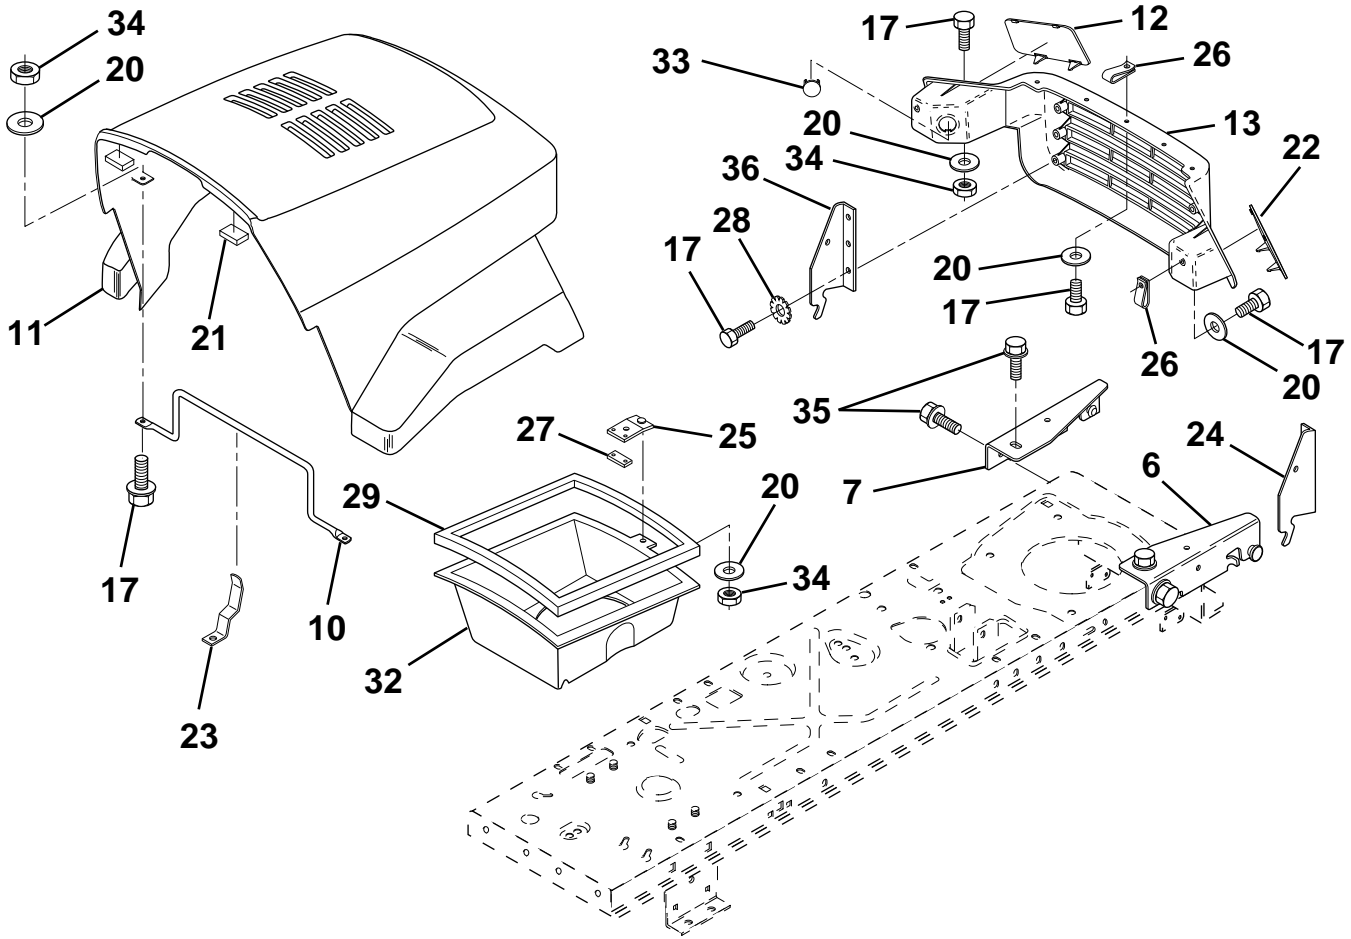

REPAIR PARTS

TRACTOR - - MODEL NUMBER LR120 (954830051A)

HOOD

KEY NO.	PART NO.	DESCRIPTION	KEY NO.	PART NO.	DESCRIPTION
6	532140051	Bracket Asm. Pivot Hood RH	24	532142873	Bracket Pivot Hood RH
7	532140050	Bracket Asm. Pivot Hood LH	25	532131037	Clip Asm. Duct Air
10	532130850	Brace Hood	26	532052921	Clip Tinnerman
11	532140142	Hood	27	532131028	Clip Tinnerman
12	532130986	Lens LH	28	811050400	Washer Lock Ext. Tooth
13	532130984	Grille	29	532120537	Strip Foam
17	874780410	Bolt Fin Hex 1/4-20 x 5/8	32	532123840	Duct Air Hood
20	819091016	Washer, Flat 1/4	33	532131319	Plug, Socket, Light
21	532126938	Bumper Hood	34	873680400	Nut Crownlock 1/4-20 Unc
22	532130985	Lens RH	35	817490512	Screw Thdrol 5/16-28 x 3/4
23	532139969	Latch Hood	36	532128445	Bracket Pivot Hood LH

HARDWARE SHOWN LARGER FOR EASIER IDENTIFICATION