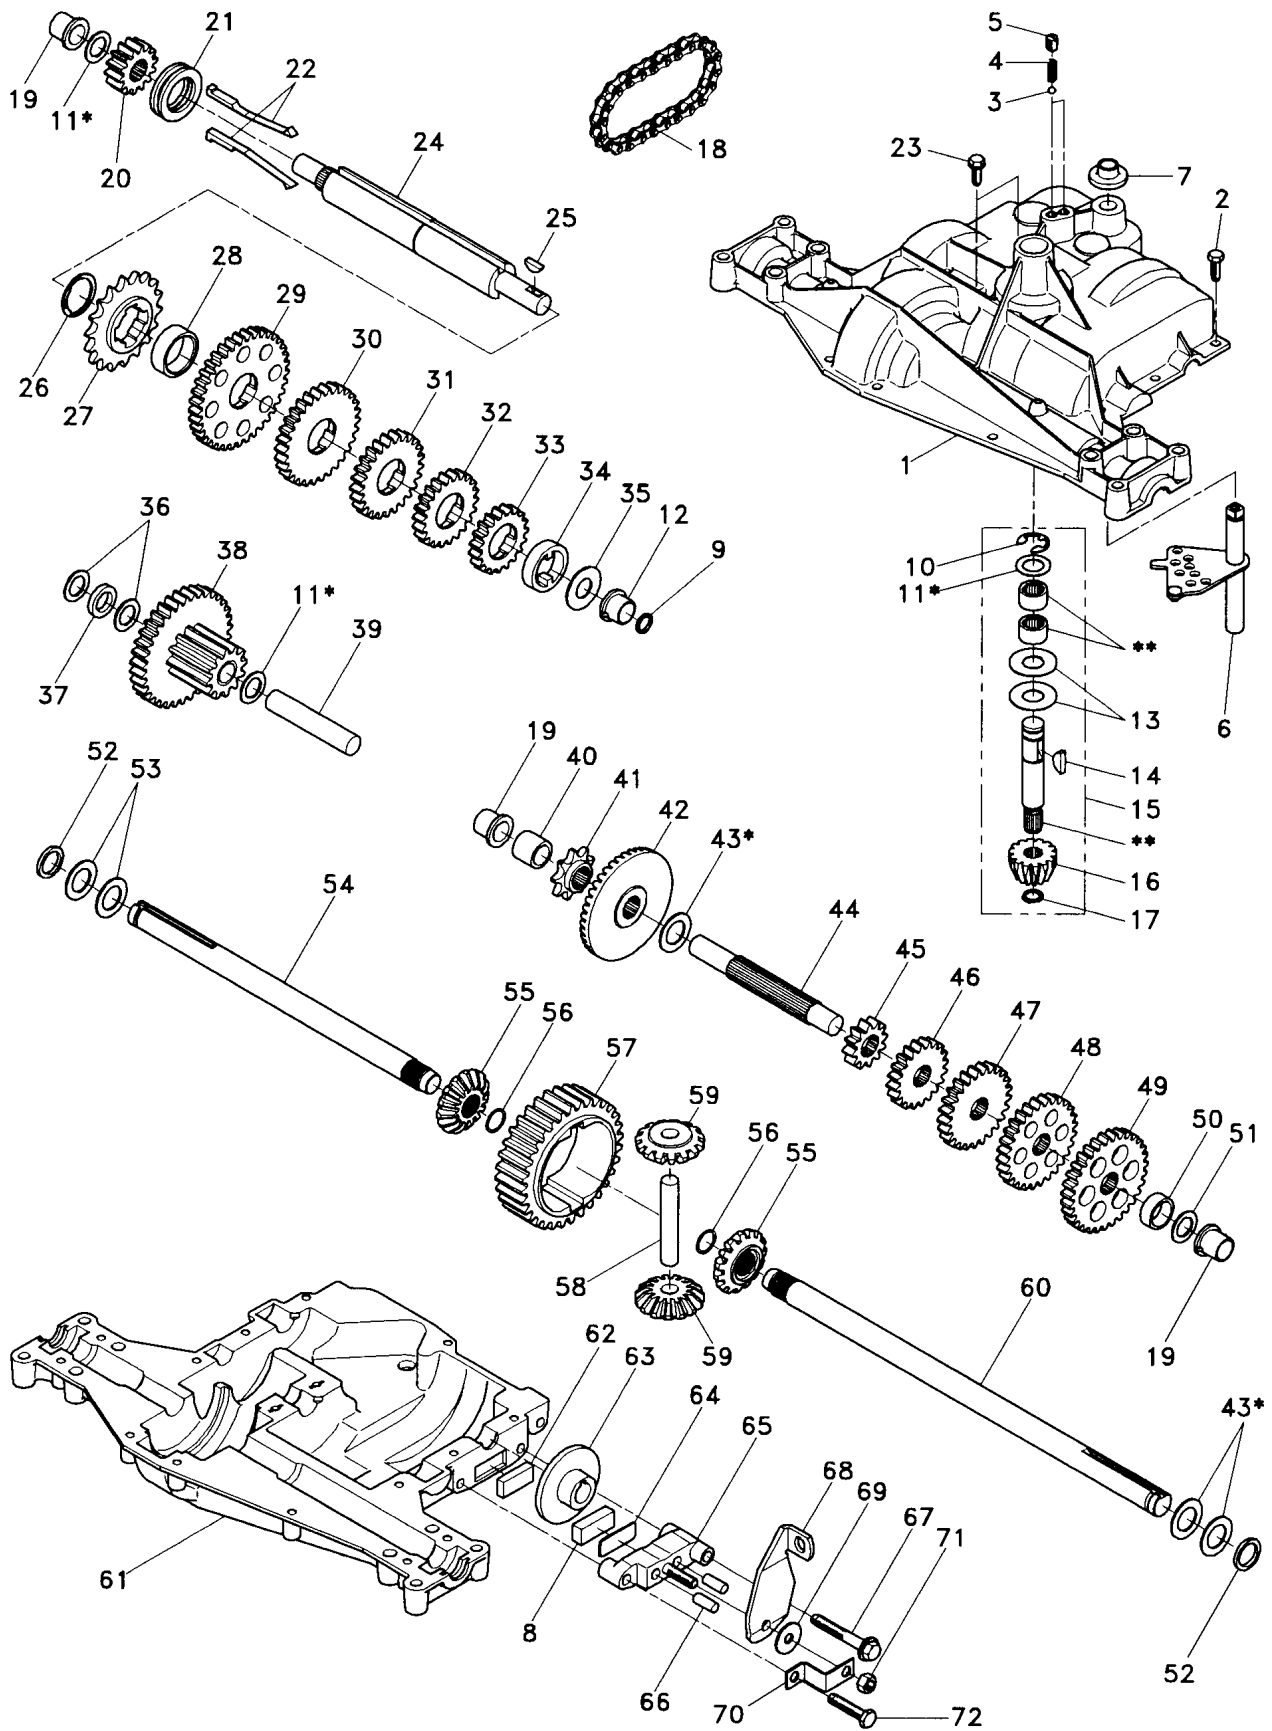

REPAIR PARTS

TRACTOR - - MODEL NUMBER LR120 (954830051A)

MOWER DECK

KEY NO.	PART NO.	DESCRIPTION	KEY NO.	PART NO.	DESCRIPTION
1	532140064	Spring, Mower Clutch	31	817490508	Screw, Hex Wsh. Thdrol. 5/16-18 x 1/2
2	532122052	Spacer, Retainer	32	532122051	Arm, Support Idler Mower
3	873680600	Nut, Crownlock 3/8-16	33	532131560	Deflector
4	532130840	Brake Asm.	34	532130758	Latch Hook
5	532131251	Guide, Belt Idler	35	532125004	Nut, Weld
6	532121316	Pulley, Flat Idler	36	532121980	Rod, Hinge
7	872110616	Bolt, Carr. 3/8-16 x 1-3/4 Gr. 5	37	532123713	Spring, Torsion Deflector
8	819131410	Washer 13/21 x 7/8 x 10 Ga.	38	532105304	Cap, Sleeve
9	532127744	Arm Asm., Idler Mower	39	819111016	Washer 11/32 x 5/8 x 16 Ga.
10	872140610	Bolt, Carriage 3/8-16 x 1-1/4	40	532110452	Pushnut
11	532130841	Rod, Brake	41	532131264	V-Belt
12	532127356	Bracket, Lift R. H. Rear	42	819171616	Washer 11/32 x 5/8 16 Ga.
13	872140506	Bolt, Carriage 5/16-18 x 3/4	43	532124660	Retainer, Spring
14	873680500	Nut, Crownlock 5/16-18	44	532140608	Keeper, L. H.
15	532127357	Bracket, Lift L. H. Rear	45	532110485	Bearing
16	532140093	Keeper, R. H.	46	532128774	Housing Mandrel Vented
17	532128508	Link, Asm. Mower Stabilizer	47	532129895	Bearing
18	532128511	Pin, Drive	48	532137645	Shaft, Mandrel (Includes Key # 47)
19	532127380	Bracket, Asm. Front	49	532133943	Washer, Hardened
20	532140101	Blade Mulching	55	810071000	Washer, Lock#10
21	532140296	Washer, Hard	56	871161010	Screw
22	810030600	Washer, Lock 3/8	57	874930516	Bolt, Hex 5/16-18 x 1
23	532850857	Bolt 3/8-24 x 1-1/4 Gr. 8	58	532063124	Locknut 5/16-18
24	532140329	Stripper	59	532133841	Acorn Nut 5/16-18
25	532138776	Screw Thdrol Hex Hd	60	532140102	Mulcher Plate
26	532129963	Washer .150 Thk.	61	819061216	Washer #10
27	532129983	Deck Assembly	--	532130794	Mandrel Asm. (Includes Key No.'s 22-23, 26, 29 and 45-48)
28	532129207	Pulley, Mandrel	--	532140979	Deck, Mower Complete (Std. Deck - Order separately mulcher plate components key nos. 50-58)
29	532137266	Nut, Flangelock 9/16			
30	532136631	Bracket, Asm. Deflector			

HARDWARE SHOWN LARGER FOR EASIER IDENTIFICATION

REPAIR PARTS

TRACTOR - - MODEL NUMBER LR120 (954830051A)

DANA TRANSAXLE - - MODEL NO. 4360-78