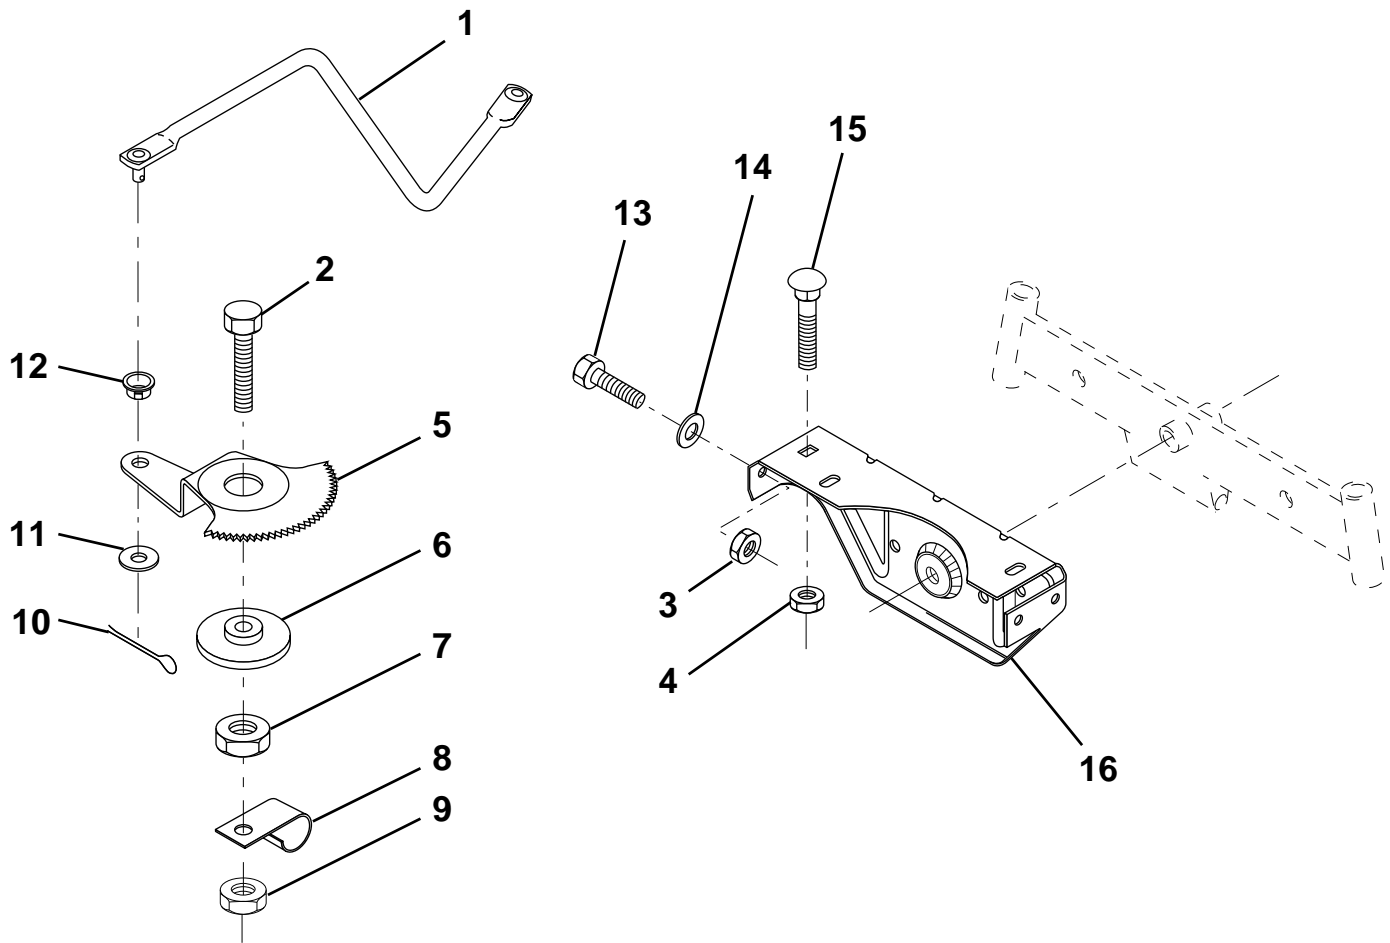

HARDWARE SHOWN LARGER FOR EASIER IDENTIFICATION

REPAIR PARTS

TRACTOR - - MODEL NUMBER LR120 (954830051A)

STEERING WHEEL

KEY NO.	PART NO.	DESCRIPTION
1	532124416	Insert, Wheel, Steering
2	532124701	Nut, Lock 3/8-24 UNF
3	819133808	Washer 12/32 x 2-3/8 x 8 Ga.
4	532124415	Wheel, Steering
5	532127396	Sleeve, Steering
6	817431008	Screw, Hex #10-16 x 1/2 TY-B
7	532102803	Bushing, Steering
8	532147391	Shaft, Steering

KEY NO.	PART NO.	DESCRIPTION
9	532124210	Clip, Steering
10	532123438	Bushing, Lower, Steering
11	812000045	Ring, Retaining
12	819211616	Washer 21/32 x 1 x 16 Ga.
13	532104820	Adaptor, Wheel, Steering
14	532147392	Extension Shaft
15	874780520	Bolt, Fin, Hex 5/16-18 UNC x 1-1/4
16	873800500	Nut Lock, Hex W/Ins 5/16-18 UNC

HARDWARE SHOWN LARGER FOR EASIER IDENTIFICATION

REPAIR PARTS

TRACTOR - - MODEL NUMBER LR120 (954830051A)

SECTOR GEAR / AXLE SUPPORT

KEY NO.	PART NO.	DESCRIPTION
1	532132566	Link, Drag
2	874780828	Bolt, Fin Hex 1/2-13 x 1-3/4
5	532121926	Gear, Sector
6	532121927	Bushing
7	873030800	Nut, Heavy Hex Top Lock 1/2-13 UNC
8	532126472	Clip, Insulated
9	873680800	Nut, Crownlock 3/8-16
10	876020412	Pin, Cotter 1/8 x 3/4

KEY NO.	PART NO.	DESCRIPTION
11	819131316	Washer, 13/32 x 13/16 x 16 Ga.
12	532126847	Bushing
13	874760512	Bolt, Hex Hd. 5/16-18 UNC x 3/4
14	819111416	Washer 11/32 x 7/8 x 16 Ga.
15	872110606	Bolt, Carriage 3/8-16 UNC x 3/4
17	532137096	Support, Front Axle
20	873680600	Nut, Crownlock 3/8-16 UNC
21	873680500	Nut, Crownlock 5/16-18